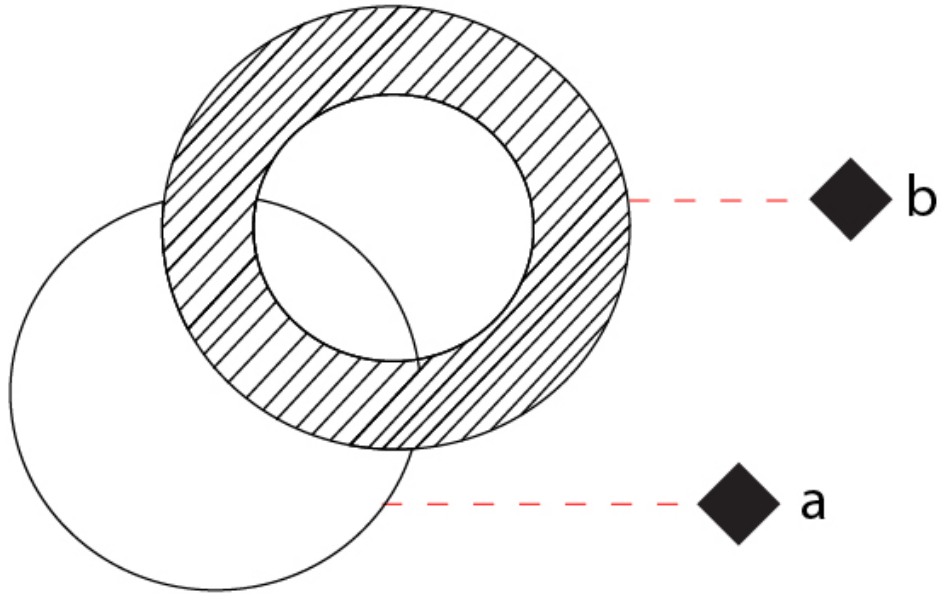

D42063-

PROJECT	_____
TYPE	_____
SPECIFIER	_____
QUANTITY	_____
DATE	_____

D