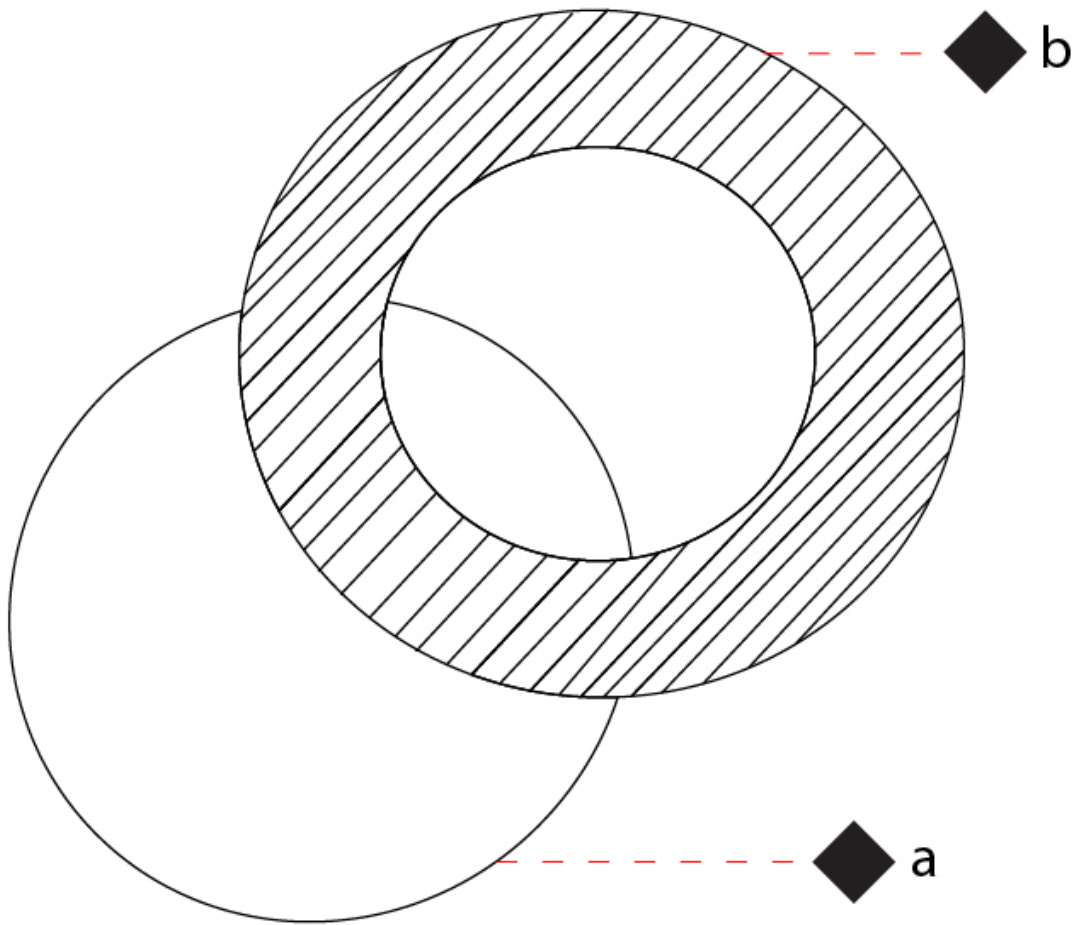

PROJECT	_____
TYPE	_____
SPECIFIER	_____
QUANTITY	_____
DATE	_____

D