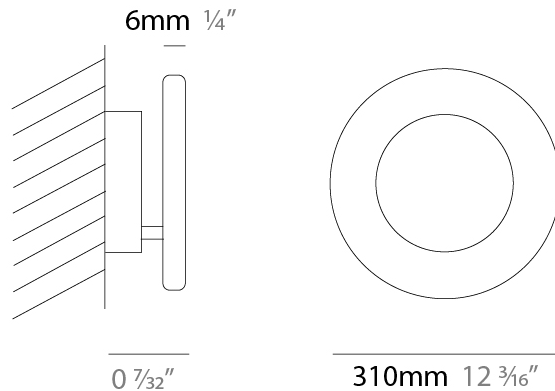

PROJECT	_____
TYPE	_____
SPECIFIER	_____
QUANTITY	_____
DATE	_____

VERA SURFACE

D42065-

base number
Color   Finish
Temperature   Options

1. To build a product code in our configurator select the specify button on the base model # product page
2. To build a manual product code on this datasheet choose from the options listed below in blue font and add the suffix to the base model #

GENERAL

Series: Vera
Brand: Icone
Division: Design
Mounting Type: Surface
Mounting Location: Wall / Ceiling
Subcategory: Wall Effect

PHYSICAL

Shape: Round
Diameter (mm): 310
Diameter (in): 12 ³/₁₆
Height (mm): 310
Depth (mm): 70
Height (in): 12 ³/₁₆
Depth (in): 2 ³/₄
Extension (mm): 360
Extension (in): 14 ³/₁₆
Light Distribution: Direct / Indirect
Fixture Finish: [GLF_WHI](#) / [GLF_RUS](#) / [CLF_BLK](#) / [WHI_ALU](#) / [WHI_COP](#) / [WHI_WHI](#) / [WHI_BRA](#) / [WHI_RUS](#) / [WHI_BLK](#)
Fixture Material: Aluminum

ELECTRICAL

Lamp Type: LED
Total Output Wattage (W): 25.2
Dimming: Non-Dimmable / 0-10V Dimming
Driver Included: Yes
Driver Location: Integrated
Driver Type: Constant Current - 120-277Vac
Driver Class: Class 2
Input Voltage (V): 120 - 277
Constant Current (MA): 700
Upon Request: 0-10Vdc Dimming

LED

Color Temperature (°K): 2700 / 3000
Nominal Lumen (lm): 3897
CRI: >90 CRI
Lamp Life (hrs): 50000

OPTICAL

RATINGS AND CERTIFICATIONS

Certified By: Certified for North American Standards
IP rating: IP20